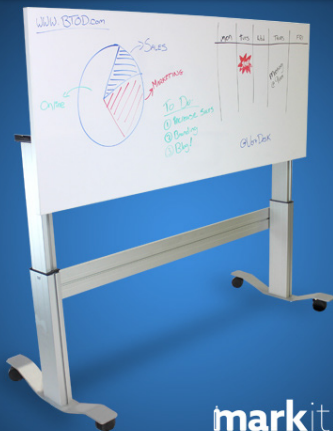

All of these years you've
been told to be careful not
to write on your desk...
well, we say "MarkIt Up!"

"The MarkIt Up desk is the most
versatile product our industry
has seen to date. It will truly
change the way groups work
and collaborate everyday."

- Greg Knighton
President, BTOD.com

markitUp
By BTOD.com

markitUp
By BTOD.com

markitUp
By BTOD.com

Overview

This electric adjustable height desk features an exclusive flip-up dry-erase board work surface. Write on your desktop with any dry or wet erase markers and then easily flip it up to share your work. Mark It Up™ eliminates the need for paper, enhances collaboration, and provides the health benefits associated with standing desks. Plus, this 3-in-1 workstation, which serves as a sitting desk, standing desk, and dry-erase board, saves you space and money!

There is no other product that can allow you the functionality of an electric sit stand workspace and the creativity of showing off your ideas with the simple flip of a dry-erase desktop.

Specs

- Height Range: 27" - 47" H.
- Lifting Capacity Base Only: 250 pounds.
- Height Adjustment: 1.3 inches per second.
- Under Desk Clearance: 25.875" low to 45.875" high.
- Base Color: black or silver.